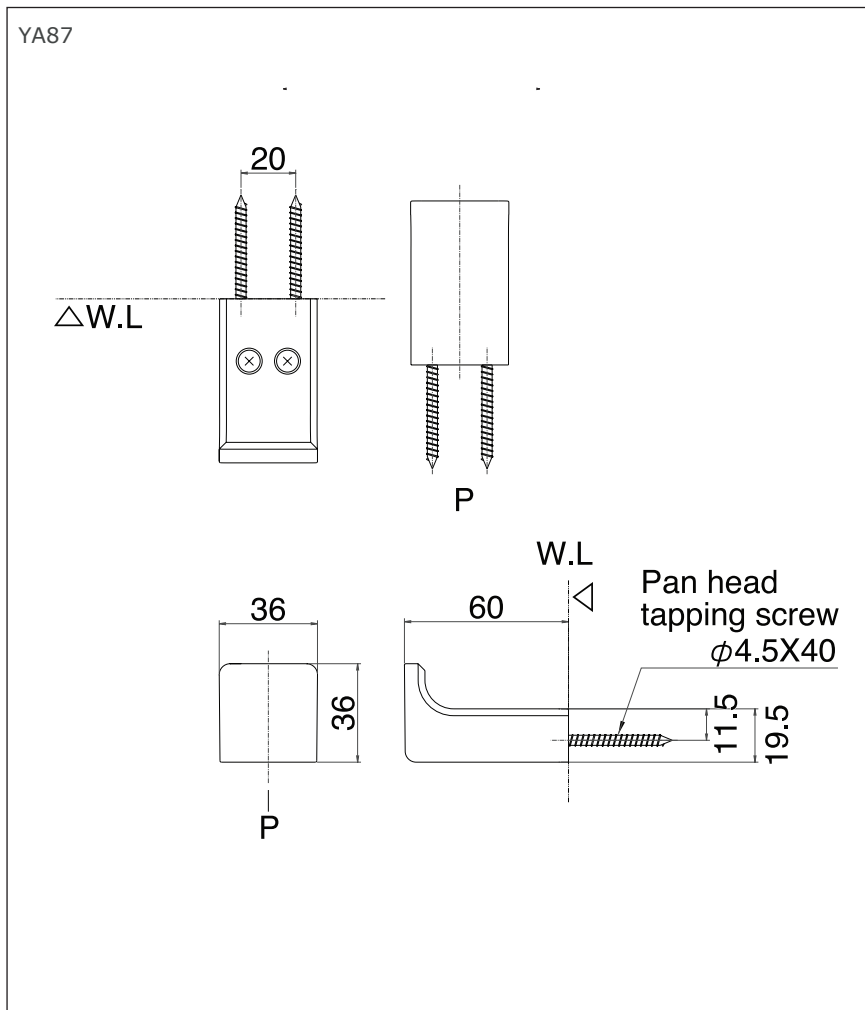

NEOREST Robe Hook

Features

- Gorgeous and Generous design
- Easy to use and install

Specifications

Dimension : 36W× 60D× 36H mm

Parts Description

- **YA87**
Robe Hook

Please consult a TOTO representative for details